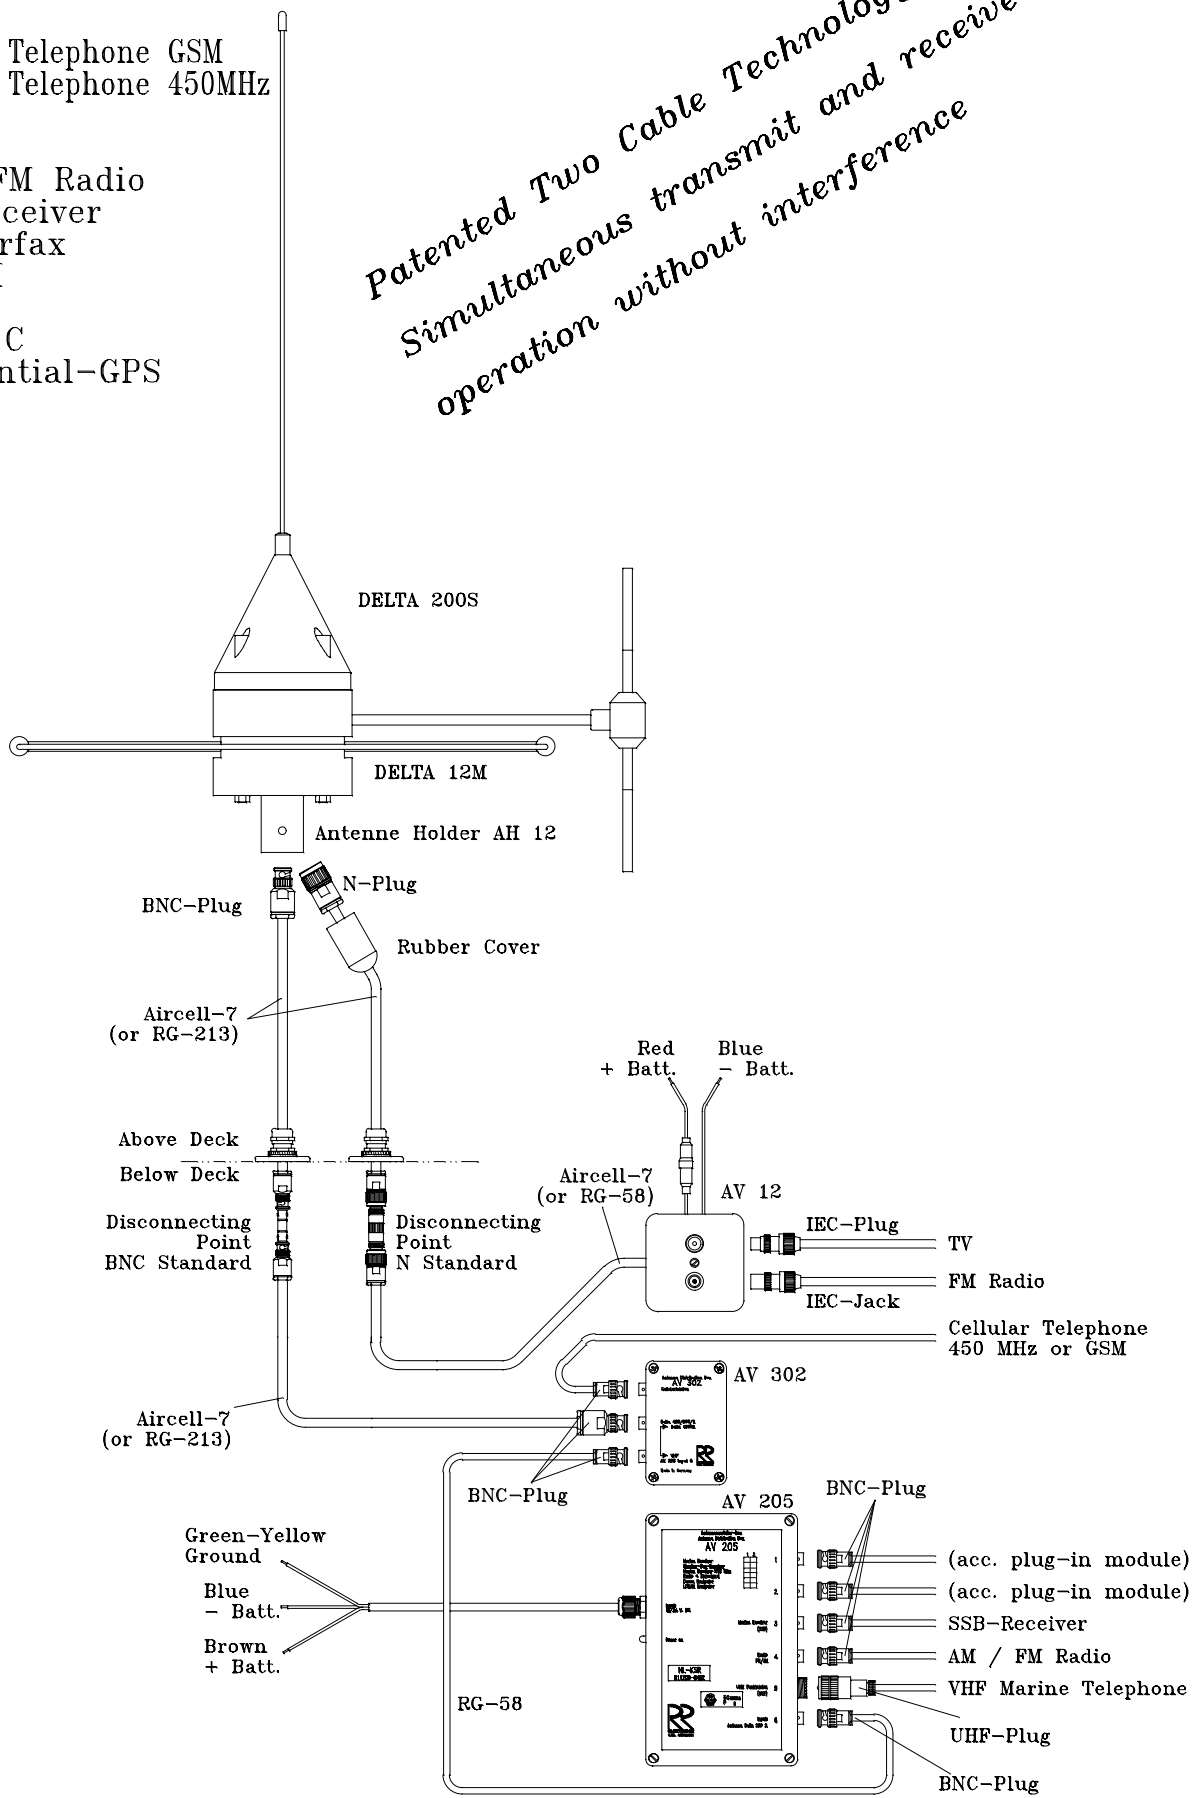

Antenna System ATLANTIC

- Cellular Telephone GSM
- Cellular Telephone 450MHz
- VHF
- TV
- AM / FM Radio
- SSB Receiver
- Weatherfax
- NAVTEX
- DECCA
- LORAN C
- Differential-GPS

*Patented Two Cable Technology
Simultaneous transmit and receive
operation without interference*